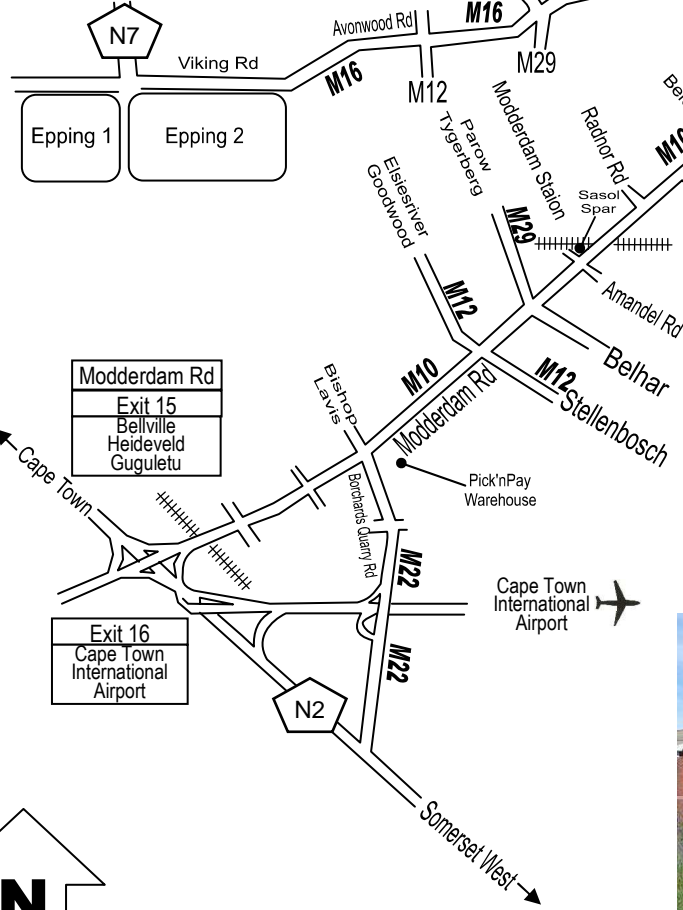

# How to get to GKN Sinter Metals

**GKN SINTER METALS**

Sacks Circle, Bellville South  
021-950 6200

**GPS Lat: 33°55'31.60"S Lon: 18°38'20.99"E**