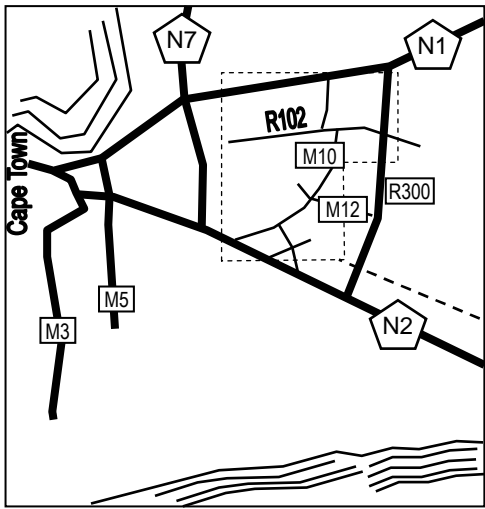

# How to get to GKN Sinter Metals

**GKN SINTER METALS**

Sacks Circle, Bellville South  
021-950 6200

**GPS Lat: 33°55'31.60"S Lon: 18°38'20.99"E**