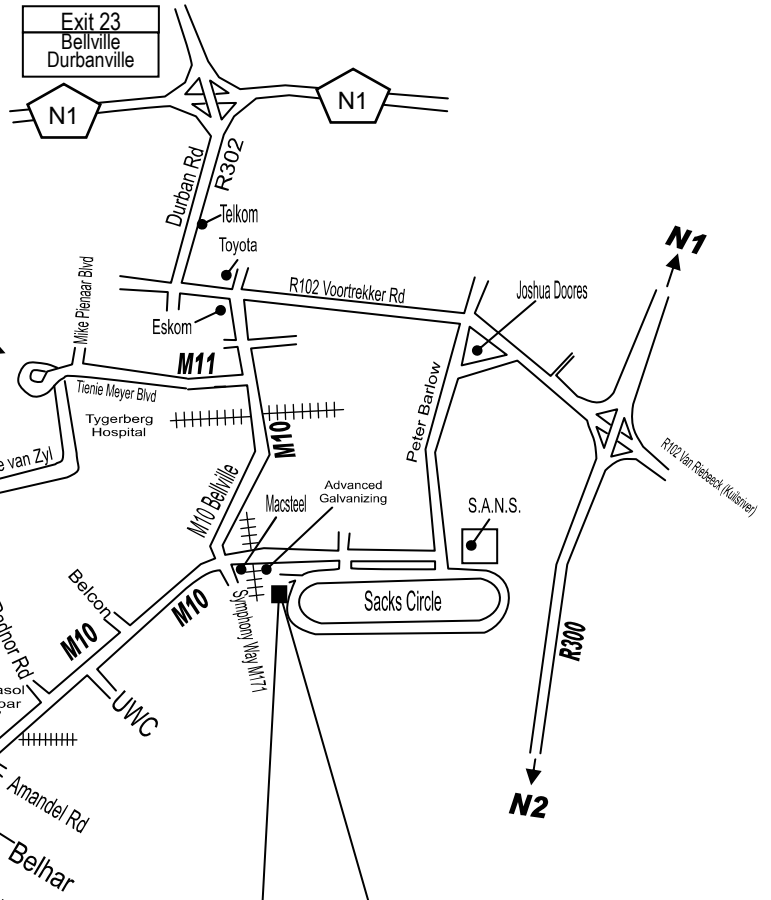

# How to get to GKN Sinter Metals

**GKN SINTER METALS**

Sacks Circle, Bellville South  
021-950 6200

**GPS Lat: 33°55'31.60"S Lon: 18°38'20.99"E**