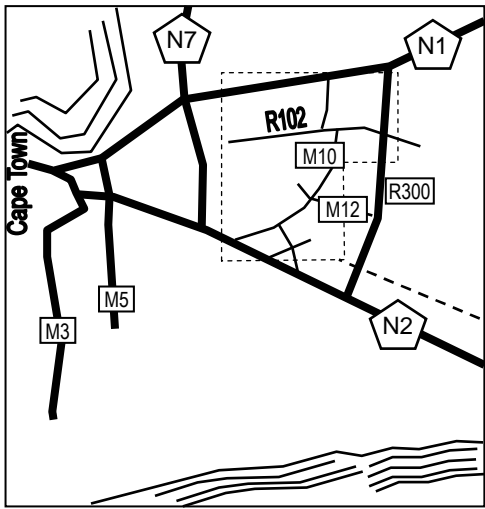

How to get to GKN Sinter Metals

GKN SINTER METALS

Sacks Circle, Bellville South
021-950 6200

GPS Lat: 33°55'31.60"S Lon: 18°38'20.99"E