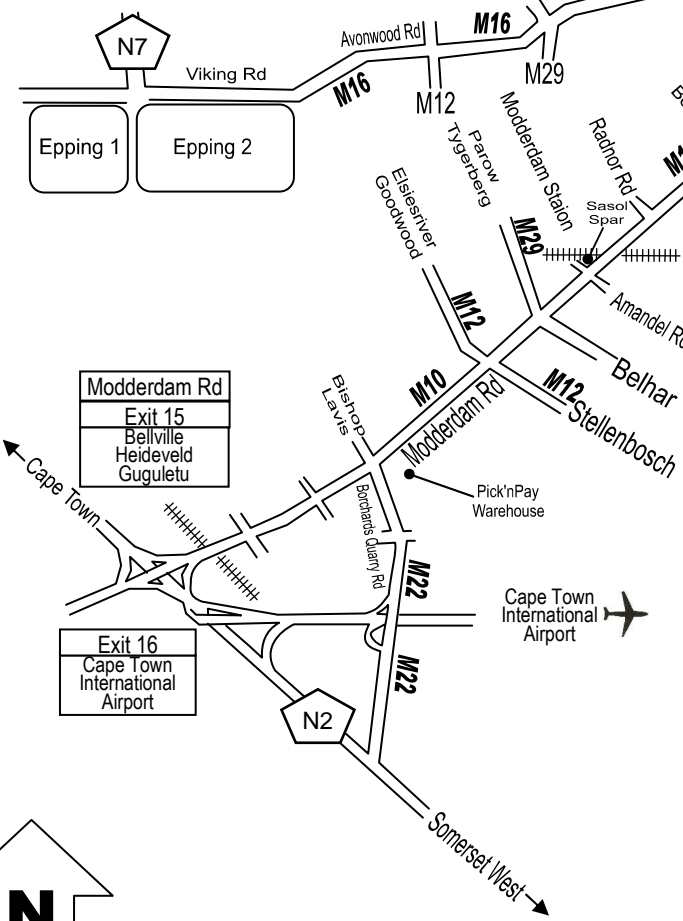

How to get to GKN Sinter Metals

GKN SINTER METALS

Sacks Circle, Bellville South
021-950 6200

GPS Lat: 33°55'31.60"S Lon: 18°38'20.99"E