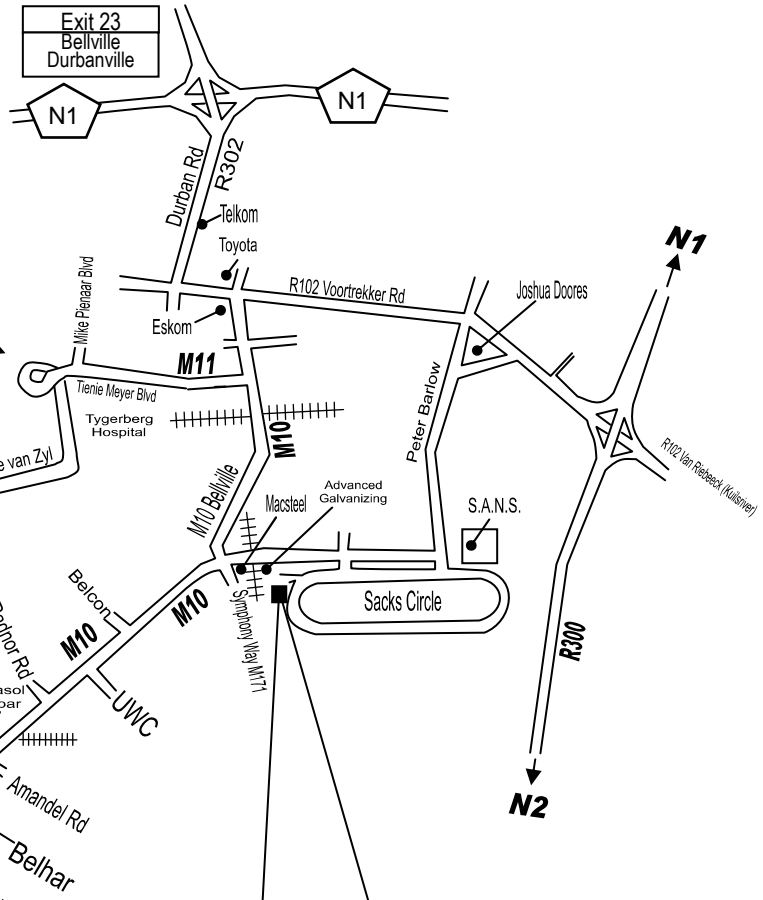

How to get to GKN Sinter Metals

GKN SINTER METALS

Sacks Circle, Bellville South
021-950 6200

GPS Lat: 33°55'31.60"S Lon: 18°38'20.99"E